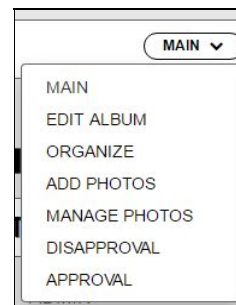

MANAGING PHOTOS

MOVING PHOTOS FROM ALBUM TO ALBUM

CLICK **MY PROFILE** FROM THE TOP MENU AND THEN **MY PHOTOS** FROM THE ACTION PANEL.

OPEN THE ALBUM CONTAINING THE PHOTO YOU WANT TO MOVE

FROM THE ALBUM DROP DOWN MENU, SELECT **MANAGE PHOTOS**

SELECT THE PHOTO YOU WANT TO MOVE BY CLICKING THE DOT AT THE TOP LEFT OF THE PICTURE.

MANAGE PHOTOS

SELECT ALL DELETE MOVE TO ANOTHER ALBUM From Around The Web ▼

SELECT THE ALBUM YOU WANT TO MOVE THE PHOTO TO FROM THE DROP DOWN